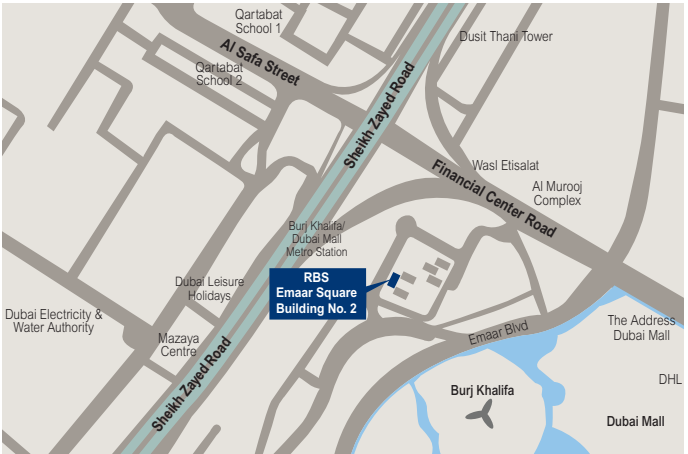

**Our corporate services haven't
changed. Just our address.**

Our Dubai Corporate Branch is moving to a new location

Starting 10th September, 2011 our Dubai Corporate Banking Branch will operate from its new office at Emaar Square next to Dubai Mall. The new branch is located on the Ground Floor of Building 2 with ample parking in front.

Abu Dhabi

- Our Corporate Teller Branch is located at 235 Airport Road, on the Ground Floor
- There is ample parking for customers at the front and rear of the building